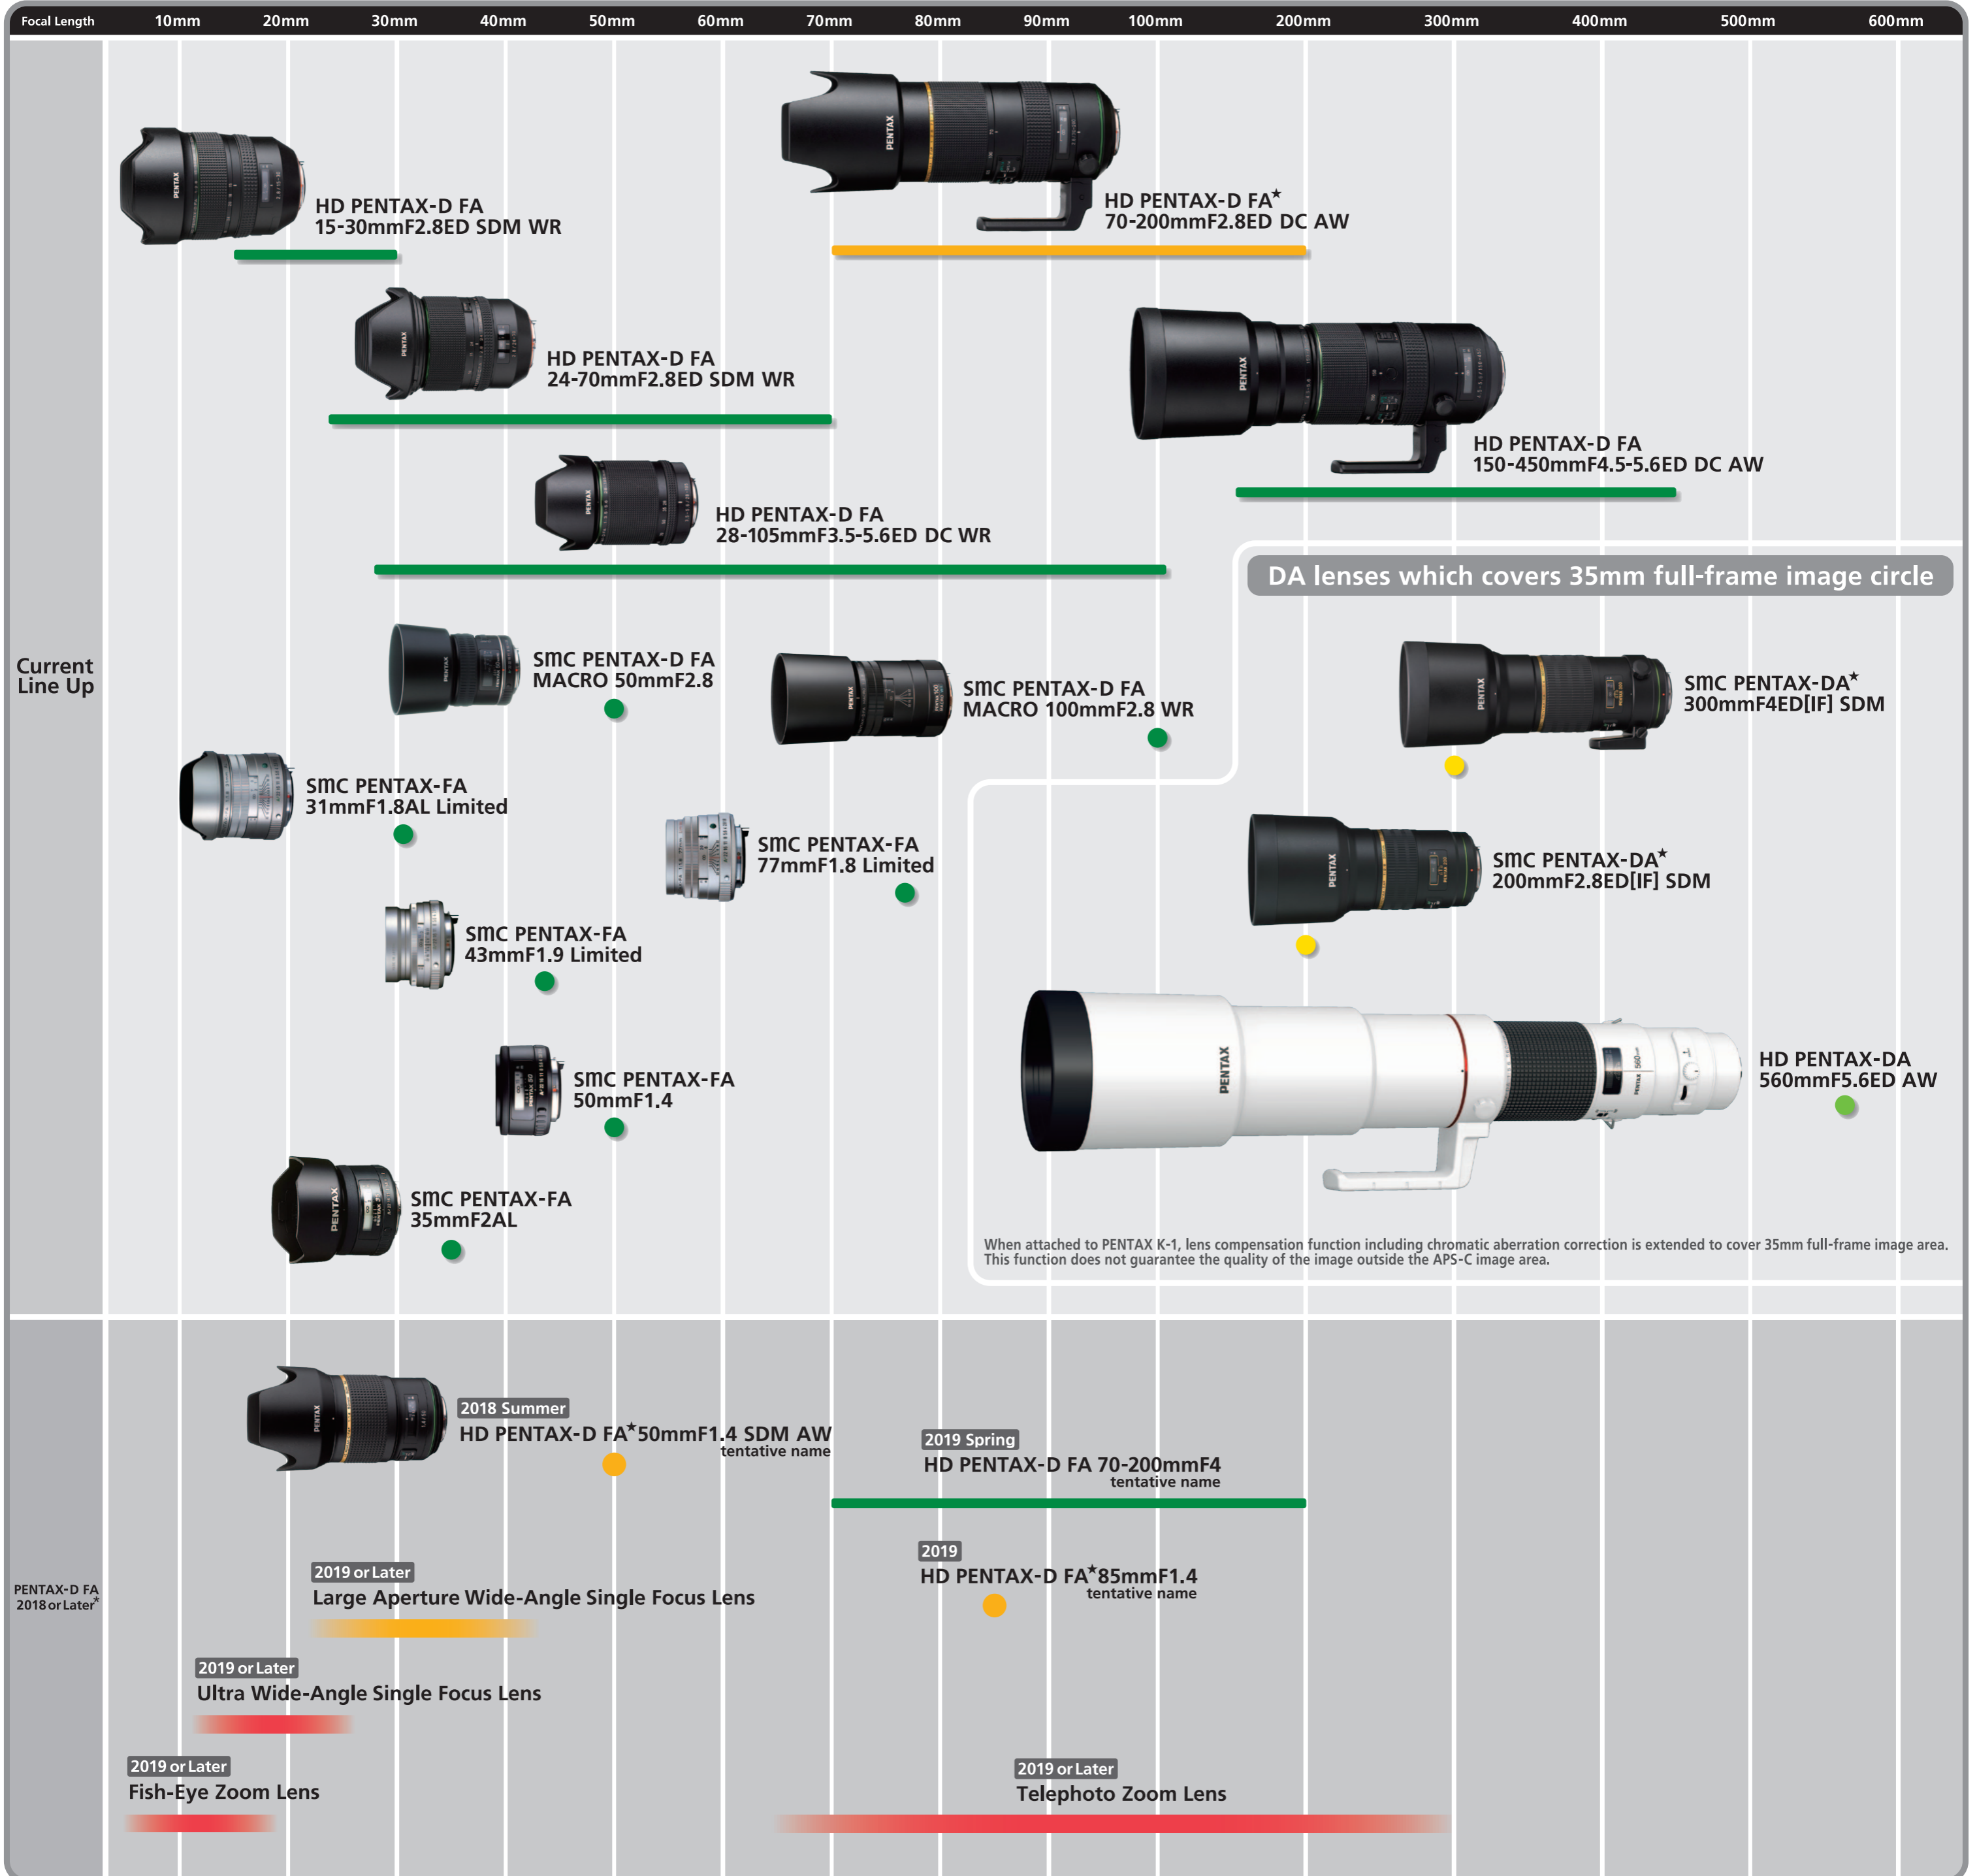

# PENTAX K-Mount Lens Compatible with 35mm Full-Frame Format

\* Roadmap might change without notice.