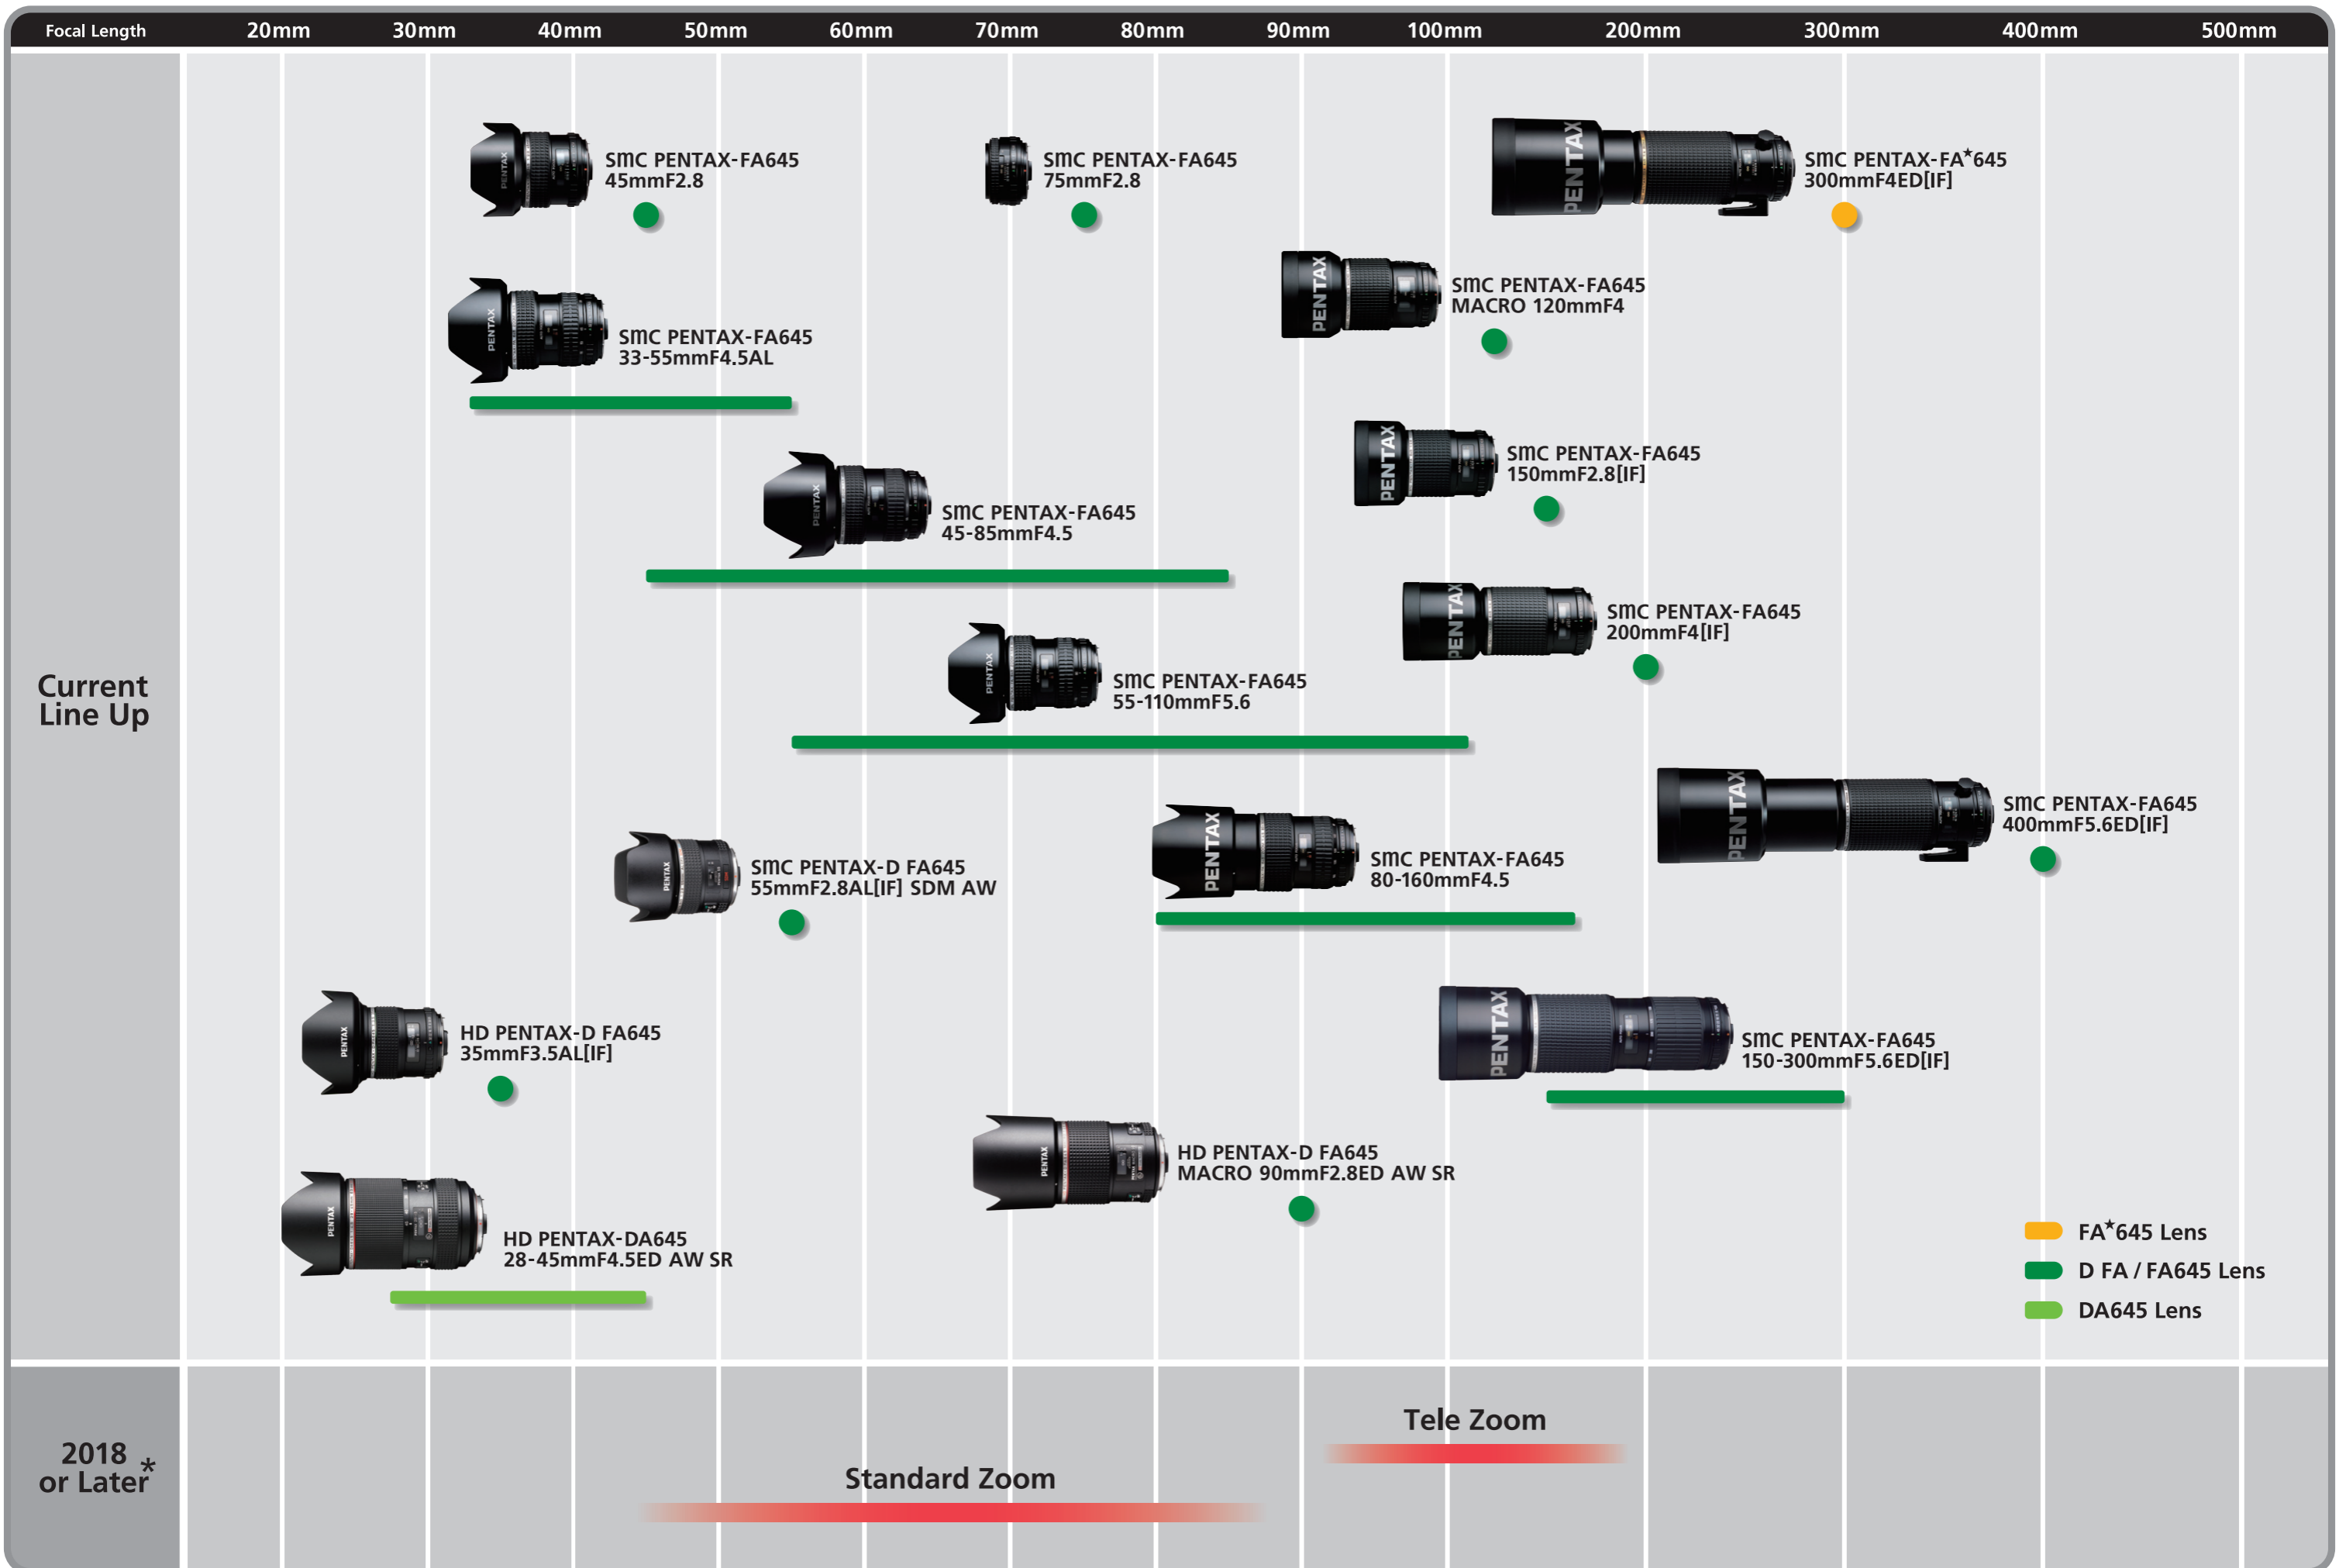

PENTAX 645 Mount Lens Line Up

● FA*645 Lens
● D FA / FA645 Lens
● DA645 Lens

* Roadmap might change without notice.